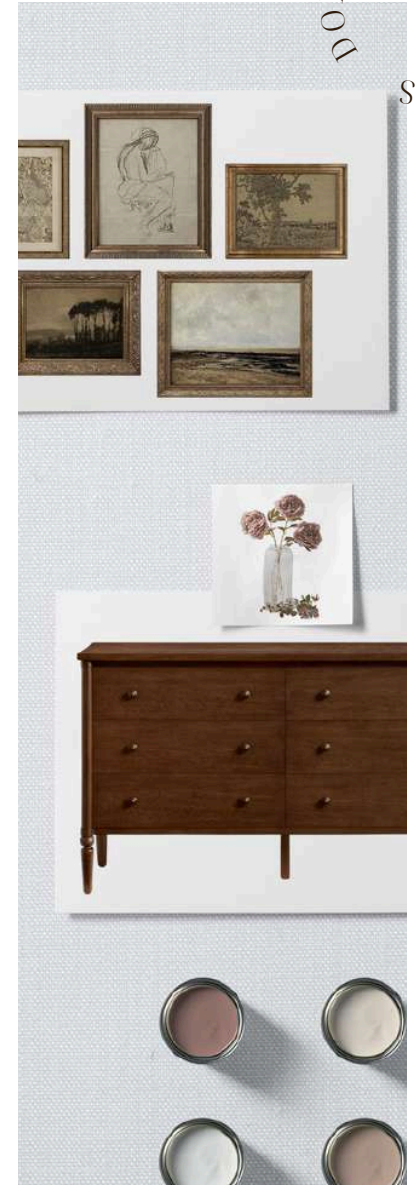

Created for you

Classic

DESIGN
PACK

Created by Natalie + Team

DOONE FOR YOU DESIGNS