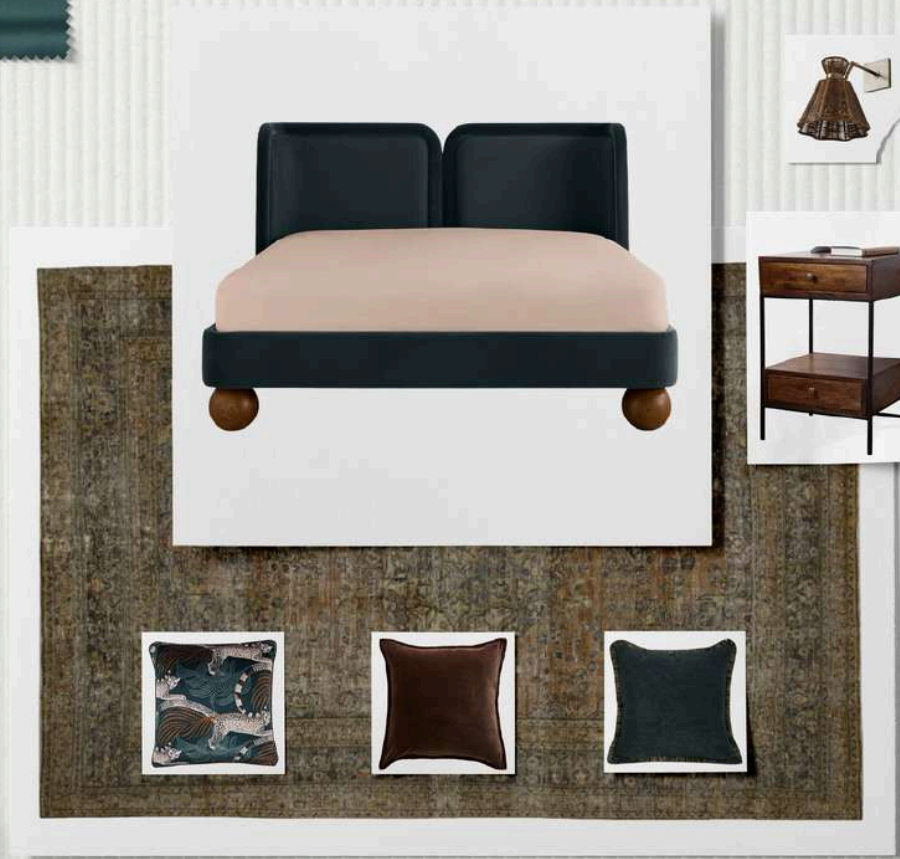

Created for you

Modern DESIGN PACK

Created by Natalie + Team

DOONE FOR YOU DESIGNS

MODERN

NATALIE
gisborne

THE BED
SOHO HOME

Willem Bed