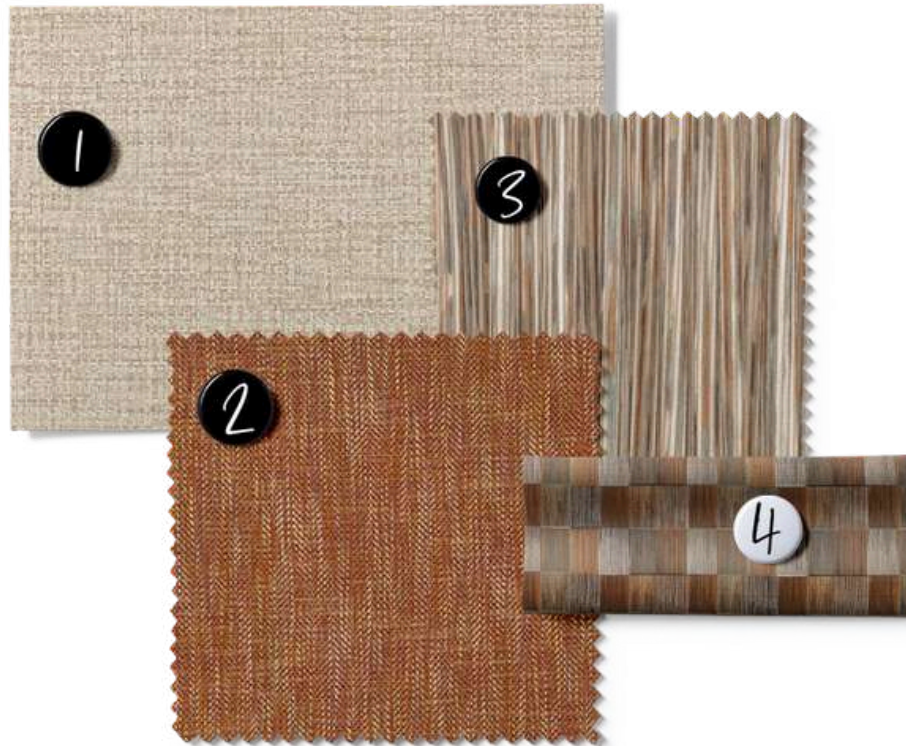

THE PLANT

ABIGAIL AHERN

Artificial Fern Branch

DIMENSIONS

W: 50 cm x D: 50 cm x H: 100 cm

SHOP

£ 1 4 . 5

SOFT FURNISHINGS

1 **ROMO**

TALI WALLCOVERING DOESKIN | £131

SHOP

2 **DESIGNERS GUILD**

KESWICK SAFFRON FABRIC | £65

SHOP

3 **VILLA NOVA**

RAFI SIENNA FABRIC | £70